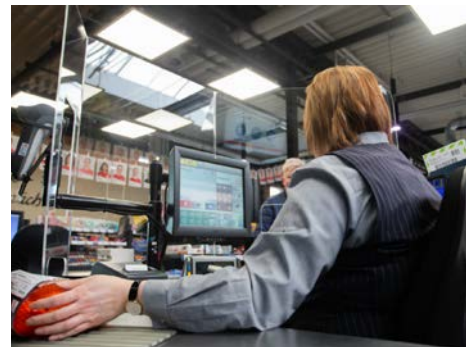

ANTIVIRAL PROTECTIVE SCREENS

ATAG manufactures in-house, at a very competitive price, protective screens for workstations, front-line staff desks, restaurants and passenger transports services.

Our technical department is always available to develop your projects or to find the best solution for your needs.

Desks

Restaurants

Restaurants

Counters

Taxis

Supermarkets

Beauty Centers

Reception Desks