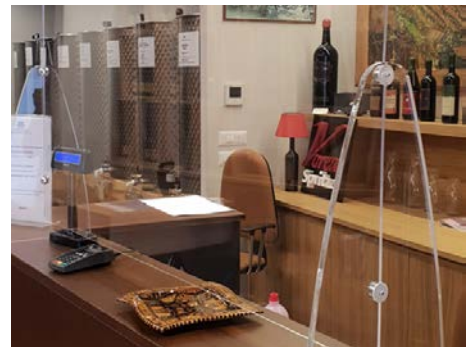

ANTIVIRAL PROTECTIVE SCREENS

ATAG manufactures in-house, at a very competitive price, protective screens for workstations, front-line staff desks, restaurants and passenger transports services.

Our technical department is always available to develop your projects or to find the best solution for your needs.

Desks

Restaurants

Restaurants

Counters

Taxis

Supermarkets

Beauty Centers

Reception Desks